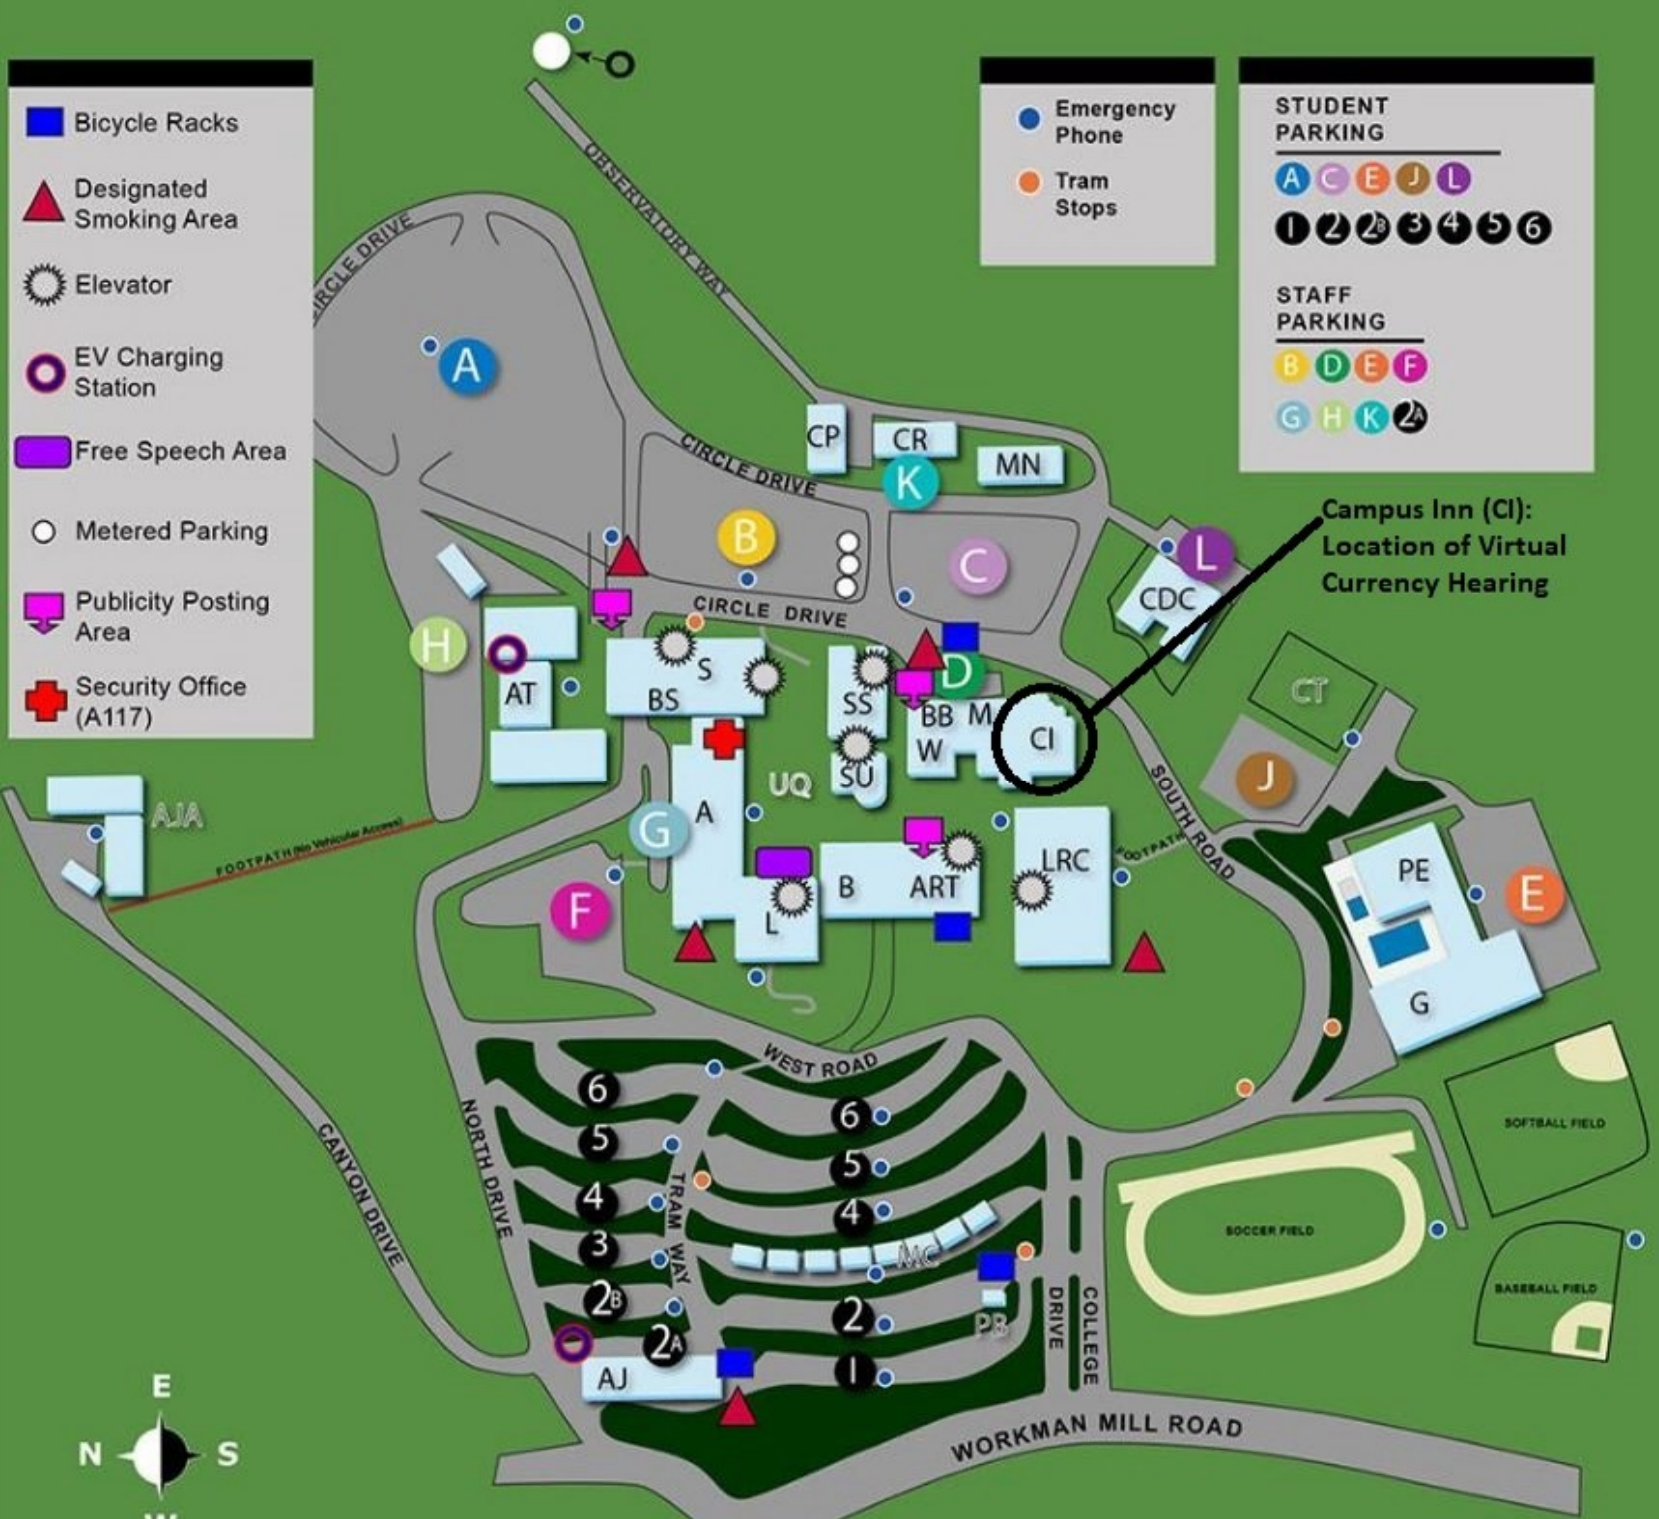

BUILDING LEGEND

A	Administration
AJ	Administration of Justice
AJA	Administration of Justice Annex
AT	Applied Technology
ART	Art
B	Business
BB	Black Box Theater
BS	Bookstore
CI	Campus Inn
CP	Central Plant
CR	Central Receiving
CDC	Child Development Center
CT	Courts (Tennis)
G	Gymnasium
L	L Building
LQ	Lower Quad
LRC	Learning Resource Center
M	Music
MC	Modular Classrooms
MN	Maintenance
O	Observatory
PB	Information/Parking Booth
PE	Physical Education
S	Science and Math
SS	Student Services
SU	Student Union
UQ	Upper Quad
W	Way Memorial Theater

-  Bicycle Racks
-  Designated Smoking Area
-  Elevator
-  EV Charging Station
-  Free Speech Area
-  Metered Parking
-  Publicity Posting Area
-  Security Office (A117)

-  Emergency Phone
-  Tram Stops

STUDENT PARKING

 A C E J L

 1 2 2B 3 4 5 6

STAFF PARKING

 B D E F

 G H K 2A

**Campus Inn (CI):
Location of Virtual
Currency Hearing**